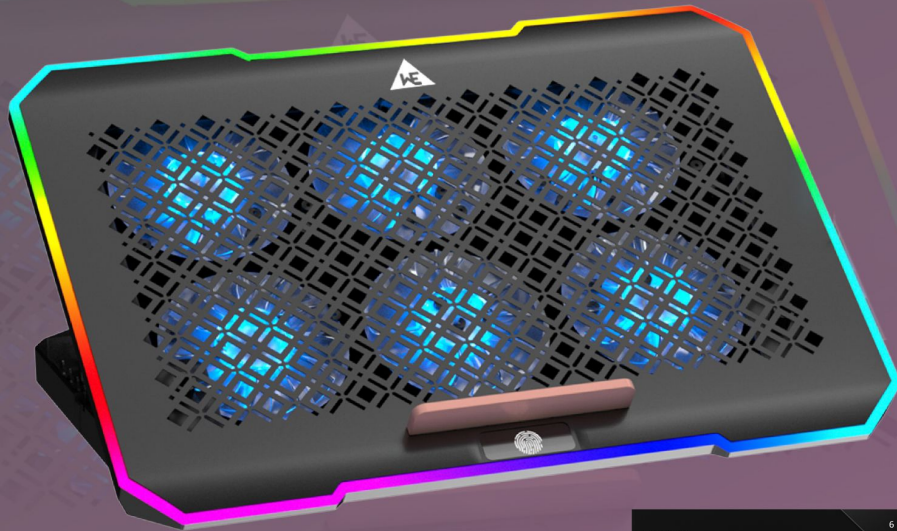

MRP : 499/-

Displayed images are for visual representation; actual product may vary.**

LAPTOP COOLING PAD

Britepad

LAPTOP COOLING PAD

PWM SPEED REGULATION

10 RGB MODES

MRP : 3,999/-

360 ROTATING BASE | ALUMINUM ALLOY MATERIAL | VENTILATED BOARD 1200 RPMFAN

Displayed images are for visual representation; actual product may vary.*

ChillMate

laptop Cooling Pad

MRP : 2,999/-

5 Levels Height Adjustable
ABS Plastic+Alloy
Fan Speed: 3000RPM
Cellphone Holder