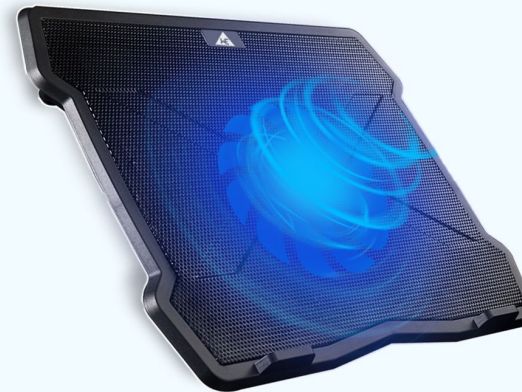

360 ROTATING BASE | ALUMINUM ALLOY MATERIAL | VENTILATED BOARD 1200 RPMFAN

Displayed images are for visual representation; actual product may vary.*

ChillMate

laptop Cooling Pad

MRP : 2,999/-

5 Levels Height Adjustable
ABS Plastic+Alloy
Fan Speed: 3000RPM
Cellphone Holder

10 RGB Modes

LAPTOP COOLING PAD

AeroDock

laptop Cooling Pad
Mesh+Plastic

MRP : 1,499/-

FAN SPEED: 800-1000RPM | CELLPHONE HOLDER | 2 USB PORTS

AirPad

laptop Cooling Pad