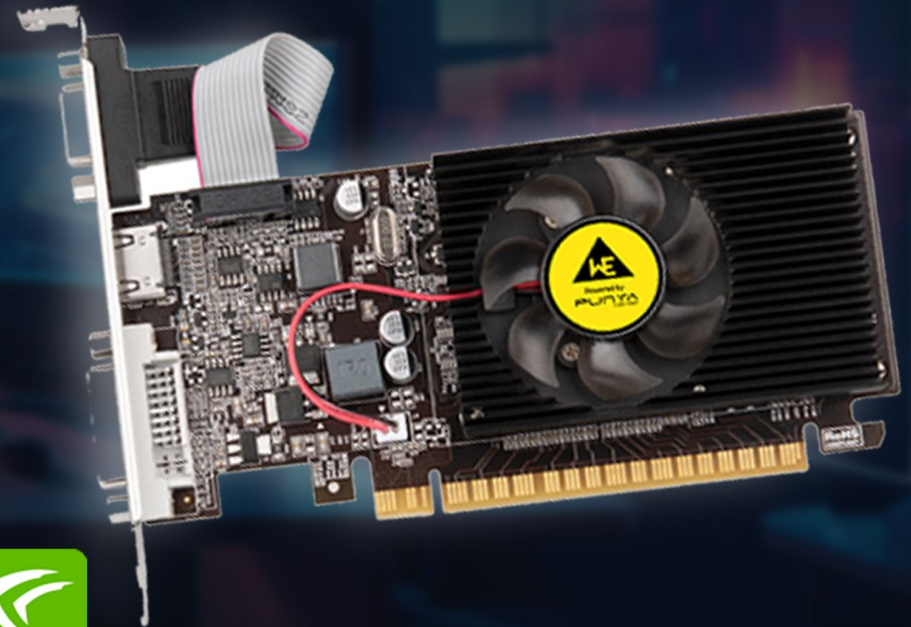

GT610

2GB DDR3 | PCIE 2.0 X16 | DIRECTX 11.0

Specification:

Video Memory Capability: 2048MB | Memory Type: DDR3
Cooling: Single Fan | Output Interface: DVI, HDMI, VGA

Cooling
Single Fan

MRP: 5,999/-

Displayed images are for visual representation; actual product may vary."