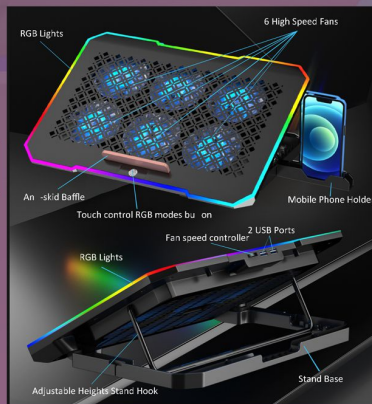

360 ROTATING BASE | ALUMINUM ALLOY MATERIAL | VENTILATED BOARD 1200 RPMFAN

Displayed images are for visual representation; actual product may vary.*

ChillMate

laptop Cooling Pad

MRP : 2,999/-

5 Levels Height Adjustable
ABS Plastic+Alloy
Fan Speed: 3000RPM
Cellphone Holder

10 RGB Modes

LAPTOP COOLING PAD

AeroDock

laptop Cooling Pad
Mesh+Plastic

MRP : 1,499/-

FAN SPEED: 800-1000RPM | CELLPHONE HOLDER | 2 USB PORTS

AirPad

laptop Cooling Pad