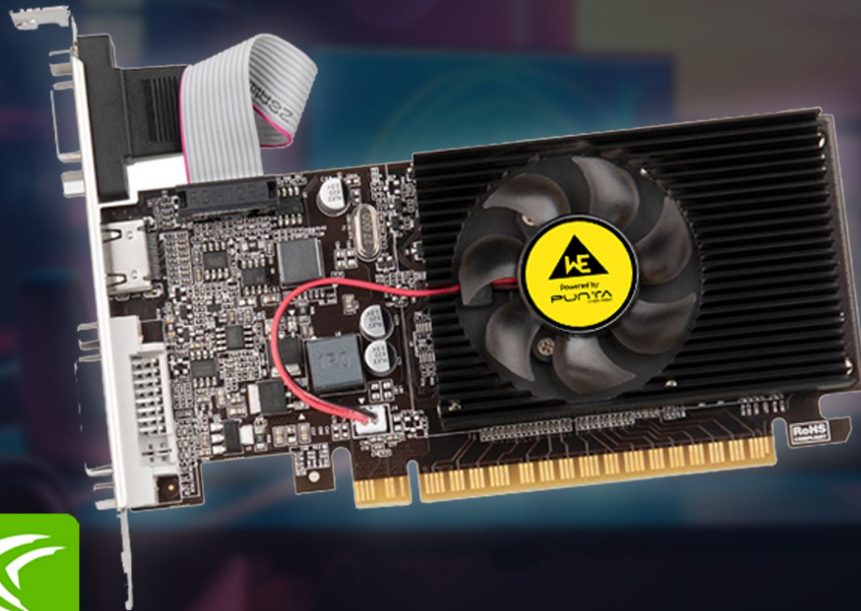

GT730

4GB DDR3 | PCIE 2.0 X16 | DIRECTX 11.0

Specification:

Video Memory Capability: 4096MB | Memory Type: DDR3
Cooling: Single Fan | Output Interface: DVI, HDMI, VGA

Cooling
Single Fan

MRP: 7,999/-