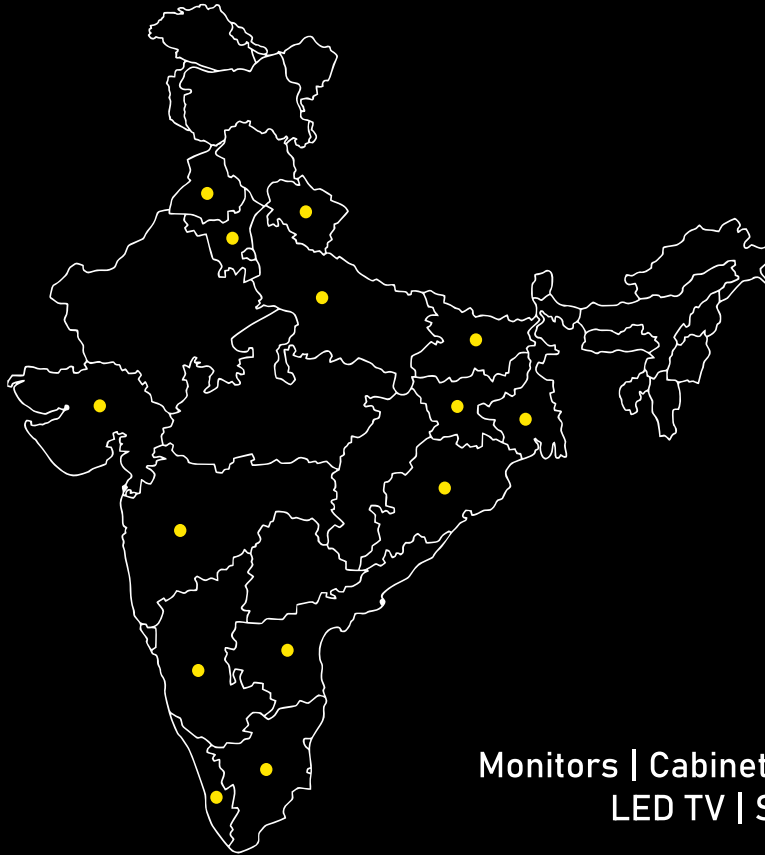

### PUNTA SERVICE CENTER

- West Bengal
- Delhi
- Maharashtra
- Uttar Pradesh
- Uttarakhand
- Andhra Pradesh
- Kerala
- TamilNadu
- Bihar
- Odisha
- Chhattisgarh
- Jharkhand
- Gujarat
- Karnataka

Monitors | Cabinets | Keyboard | Mouse | UPS | SSD  
LED TV | Speakers and Much More