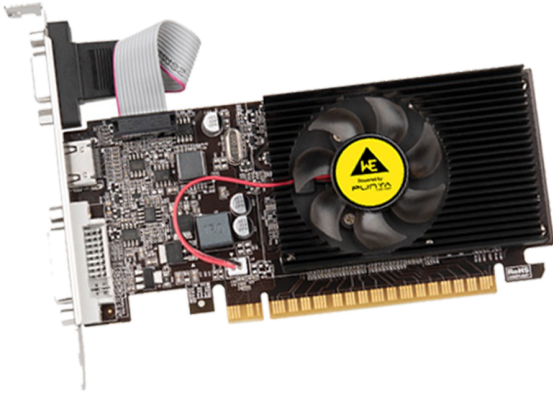

WE GRAPHICS CARD 2GB GT610

[Read More](#)

SKU:

Price: ₹5,999.00

Stock: instock

Categories: [Graphics Card](#), [Computer Accessories](#)

Product Description

Specification:

- 4gb DDR3
- PCIE 2.0 X16
- Direct X 11.0
- Video Memory Capability : 4096 MB
- Memory Type : DDR3
- Single Cooling Fan
- Output Interface : DVI , HDMI , VGA

Warranty: 3 years
